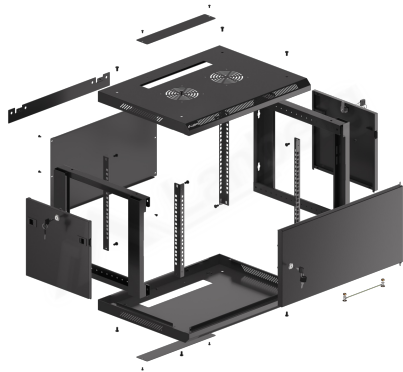

# RACK CABINET 19" WALL-MOUNT

## PRODUCT FEATURES:

- Made of high quality rolled steel
- Designed for self-assembly (FLAT PACK)
- Equipped with numbered mounting rails
- Has the ability to mount optional wheels
- Included wall mounting bracket
- Cable entry panel: top and bottom

## PRODUCT SPECIFICATION:

Type of cabinet	Wall mount
Size	19"
ICT Height	6 U
Assembly type	Self-assembly
Weatherproof rating	IP20
Working depth	379,5 mm
Standard	ANSI/EIA RS-310-D, DIN 41491/PART 1, DIN 41494/PART 7, ETSI, IEC297-2:1982
Maximum static load	60 kg
Front door types	Metal
Slot amount for fans	2
Colour	Black
Front door thickness	1 mm
Upper & lower panel thickness	1 mm
Side panel thickness	1 mm
Mounting rails thickness	1,5 mm
Other elements sheet thickness	1,2 mm
Depth	450 mm
Weight	16,51 kg
Included Accessories	User guide, Grounding cable, M6 screws, Mounting bracket, Front lock, Side locks, Set of assembly elements