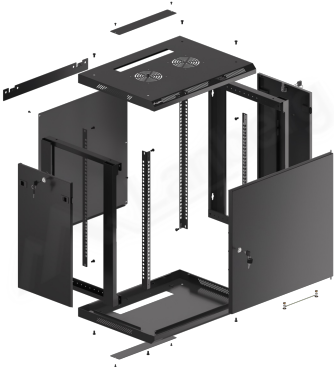

**WF01-6412-00B**

# RACK CABINET 19" WALL-MOUNT

## PRODUCT FEATURES:

- Made of high quality rolled steel
- Designed for self-assembly (FLAT PACK)
- Equipped with numbered mounting rails
- Has the ability to mount optional wheels
- Included wall mounting bracket
- Cable entry panel: top and bottom

## PRODUCT SPECIFICATION:

Type of cabinet	Wall mount
Size	19"
ICT Height	12 U
Assembly type	Self-assembly
Weatherproof rating	IP20
Working depth	379,5 mm
Standard	ANSI/EIA RS-310-D, DIN 41491/PART 1, DIN 41494/PART 7, ETSI, IEC297-2:1982
Maximum static load	60 kg
Front door types	Metal
Slot amount for fans	2
Colour	Black
Front door thickness	1 mm
Upper & lower panel thickness	1 mm
Side panel thickness	1 mm
Mounting rails thickness	1,5 mm
Other elements sheet thickness	1,2 mm
Depth	450 mm
Weight	24,35 kg
Included Accessories	User guide, Grounding cable, M6 screws, Mounting bracket, Front lock, Side locks, Set of assembly elements