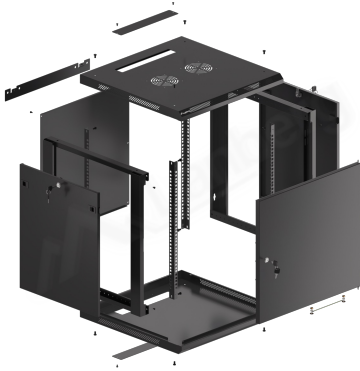

**WF01-6612-00B**

# RACK CABINET 19" WALL-MOUNT

## PRODUCT FEATURES:

- Made of high quality rolled steel
- Designed for self-assembly (FLAT PACK)
- Equipped with numbered mounting rails
- Has the ability to mount optional wheels
- Included wall mounting bracket
- Cable entry panel: top and bottom

## PRODUCT SPECIFICATION:

Type of cabinet	Wall mount
Size	19"
ICT Height	12 U
Assembly type	Self-assembly
Weatherproof rating	IP20
Working depth	529,5 mm
Standard	ANSI/EIA RS-310-D, DIN 41491/PART 1, DIN 41494/PART 7, ETSI, IEC297-2:1982
Maximum static load	60 kg
Front door types	Metal
Slot amount for fans	2
Colour	Black
Front door thickness	1 mm
Upper & lower panel thickness	1 mm
Side panel thickness	1 mm
Mounting rails thickness	1,5 mm
Other elements sheet thickness	1,2 mm
Depth	600 mm
Weight	27,08 kg
Included Accessories	User guide, Grounding cable, M6 screws, Mounting bracket, Front lock, Side locks, Set of assembly elements